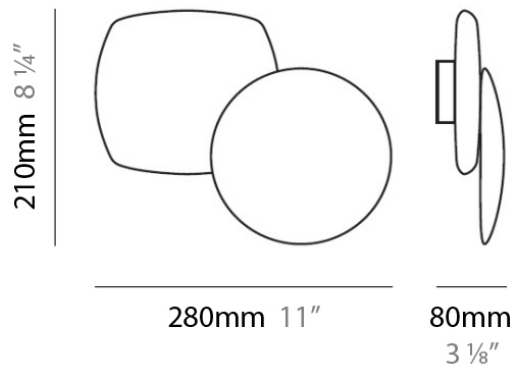

AFEF SURFACE

D83125

GENERAL

Series: Afef _____
Brand: Panzeri _____
Division: Design _____
Mounting Type: Surface _____
Mounting Location: Wall _____
Subcategory: Ambient _____

PHYSICAL

Shape: Abstract _____
Length (mm): 280 _____
Length (in): 11 _____
Height (mm): 210 _____
Depth (mm): 80 _____
Height (in): 8 1/4 _____
Depth (in): 3 1/8 _____
Extension (mm): 80 _____
Extension (in): 3 1/8 _____
Light Distribution: Indirect _____
Weight (kg): 2.7 _____
Weight (lbs): 6 _____
Diffuser: White Ceramic _____
Fixture Finish: WHI _____
Fixture Material: Ceramic _____

ELECTRICAL

Number of Lamps: 2 _____
Lamp Type: LED Retrofit _____
Lamp Shape: T4 _____
Bulb Included: Bulb Not Included _____
Total Output Wattage (W): 10 _____
Max. Wattage Per Lamp (W): 5 _____
Lamp Base: G9 _____
Input Voltage (V): 120 _____

LED

OPTICAL

RATINGS AND CERTIFICATIONS

Certified By: CSA Certified to UL and CSA Standards _____
IP rating: IP20 _____